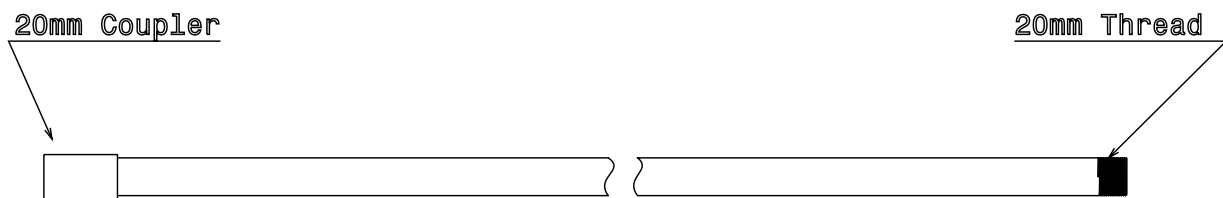

**PRODUCT CODE: GCP20**  
ELECTRICAL CONDUIT TUBE

**DESCRIPTION**

20mm x 3.75mtr Conduit Length

**FINISH**

Pre Galvanised

**MATERIAL**

Steel

**PACKAGING**

Inner bundle qty 8 lengths / Master bundle qty 400 lengths

**ADDITIONAL NOTES**

Threaded on both ends and supplied complete with one coupler

Isometric view  
Scale: 1:3

Front view  
Scale: 1:3